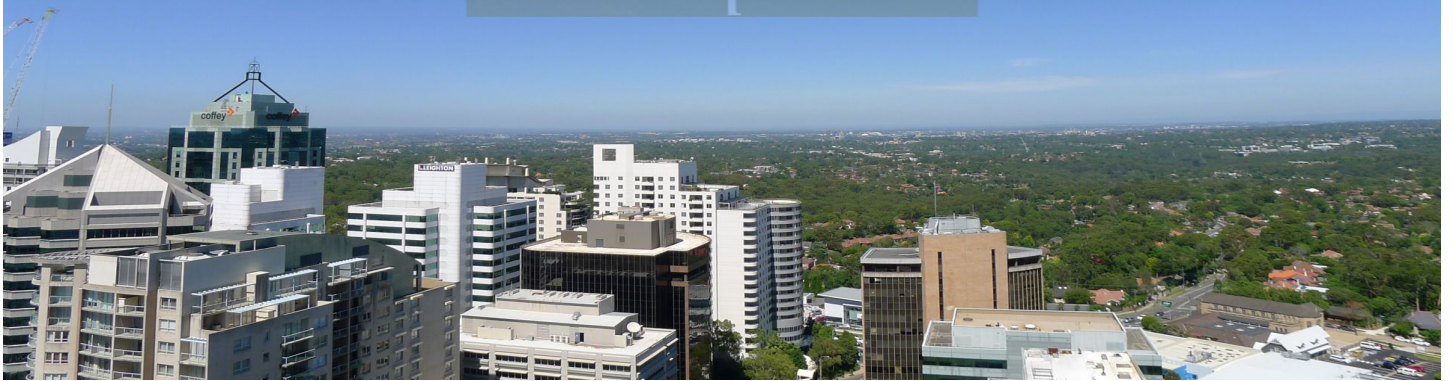

Sydney Residential Metro

Level 29/7 Railway Street Chatswood NSW

1 1 1

Exceptional convenience to Chatswood's shopping and transport mecca, this well presented 1 bedroom apartment located on level 29 in the Mirvac built 'Era'.